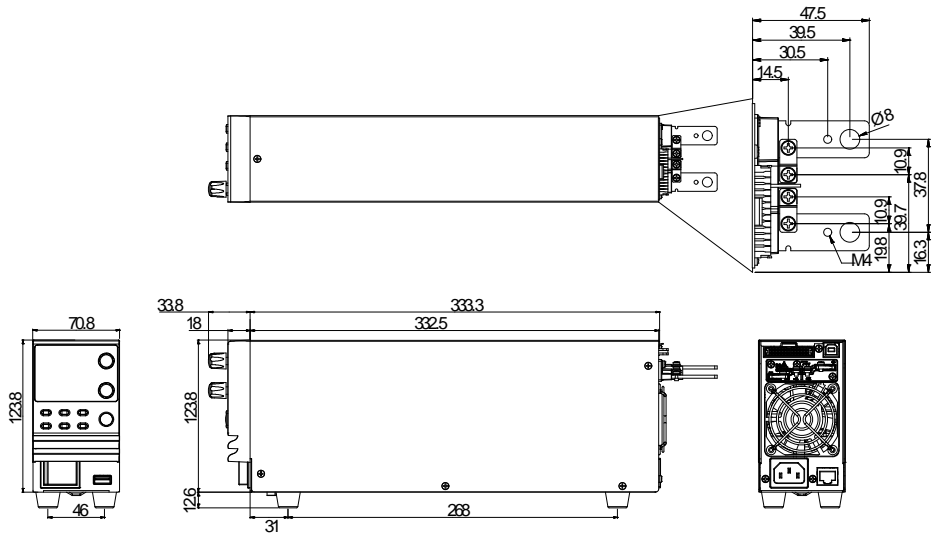

PSW 外形寸法图

Type I PSW 160-7.2/PSW 80-13.5/PSW 30-36 (mm)

Type II PSW 160-14.4/PSW 80-27/PSW 30-72 (mm)

Type III PSW 160-21.6/PSW 80-40.5/PSW 30-108 (mm)