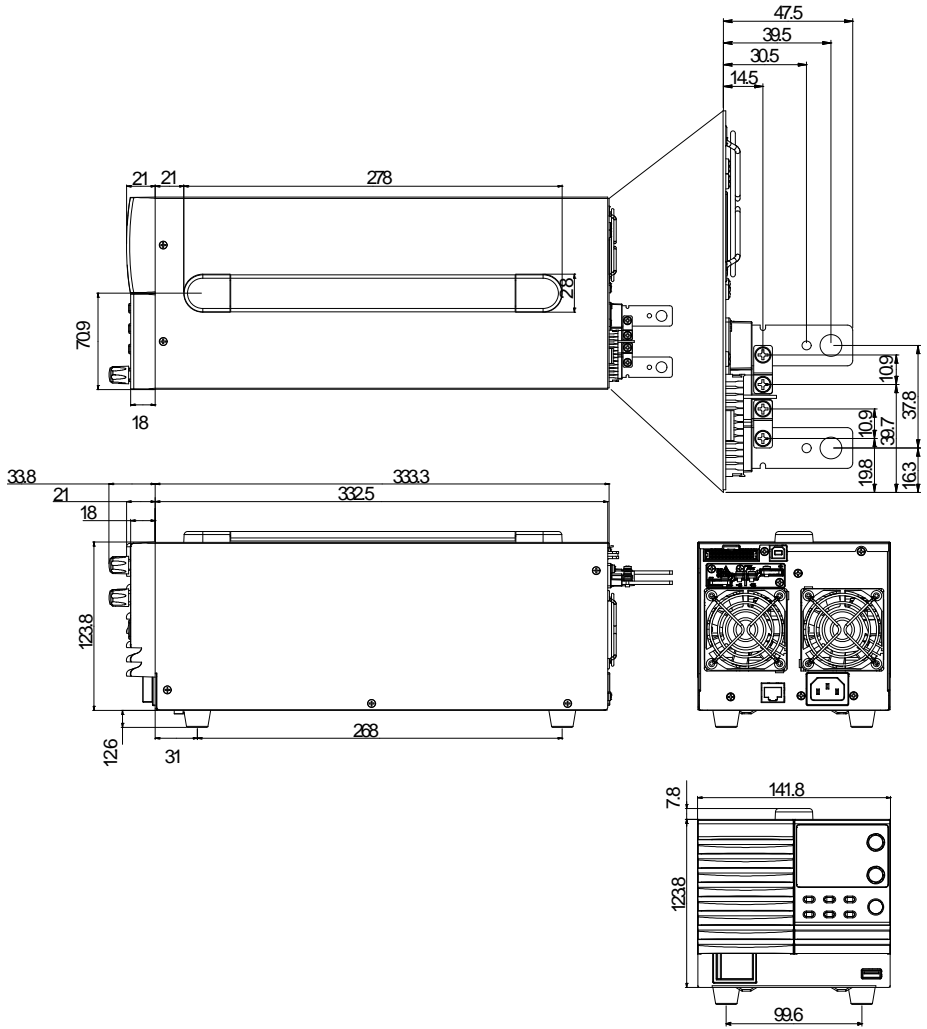

PSW 外形寸法图

Type I PSW 160-7.2/PSW 80-13.5/PSW 30-36 (mm)

Type II PSW 160-14.4/PSW 80-27/PSW 30-72 (mm)

Type III PSW 160-21.6/PSW 80-40.5/PSW 30-108 (mm)